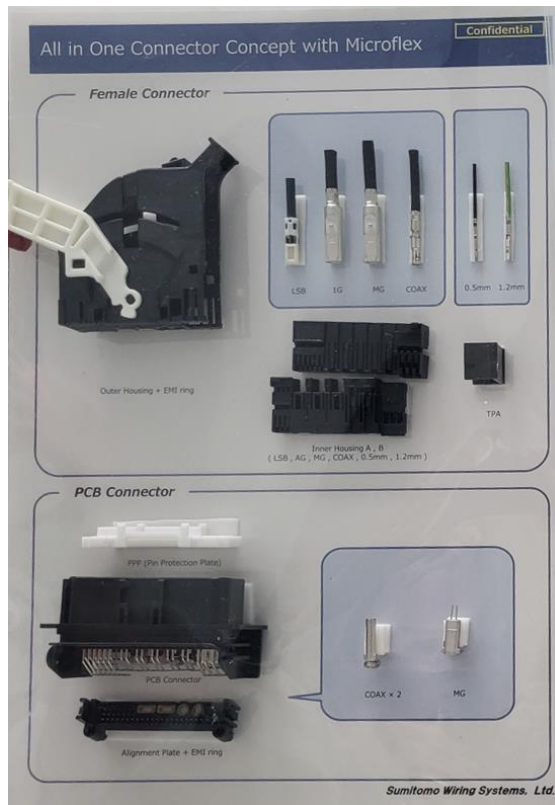

- Modular System
- Integrated Ethernet Functionality

All-in-One Connector System (93-way)

Product description:

-  Assembly space optimized connector system
-  Standard interfaces
-  Modular system
-  Integrated data terminals

Contact person for further information:

Mr. Andreas Brinkmann (SEWS-CE)
andreas.brinkmann@sews-ce.com

- Modulares System
- Integrierte Ethernet-Funktionalität

All-in-One Stecker- konzept (93-pol.)

Produktbeschreibung: