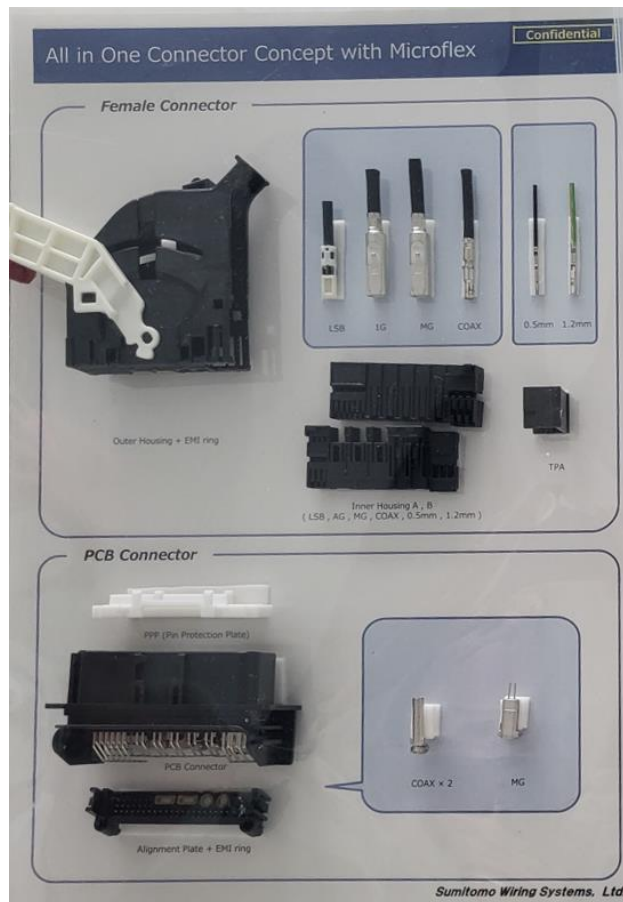

- Modular System
- Integrated Ethernet Functionality

All-in-One Connector System (93-way)

Product description:

-  Assembly space optimized connector system
-  Standard interfaces
-  Modular system
-  Integrated data terminals

Contact person for further information:

Mr. Andreas Brinkmann (SEWS-CE)
andreas.brinkmann@sews-ce.com

- Modulares System
- Integrierte Ethernet-Funktionalität

All-in-One Stecker- konzept (93-pol.)

Produktbeschreibung: