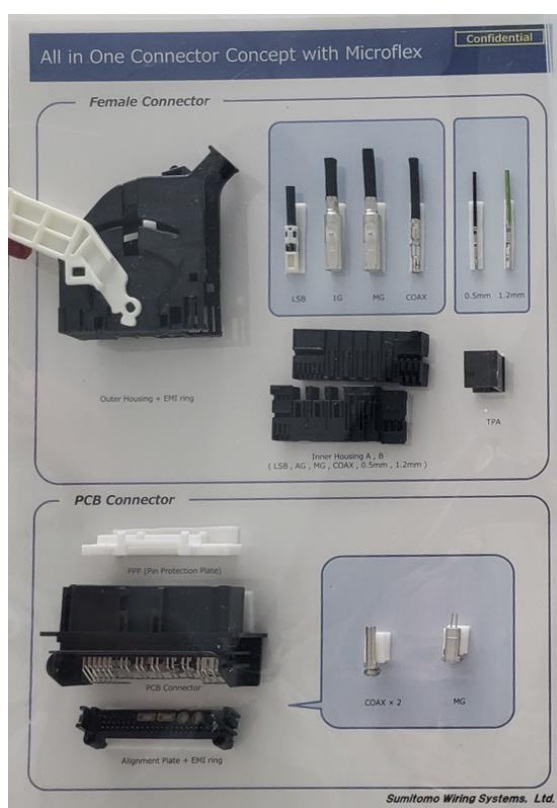

- Modular System
- Integrated Ethernet Functionality

All-in-One Connector System (93-way)

Product description:

-  Assembly space optimized connector system
-  Standard interfaces
-  Modular system
-  Integrated data terminals

Contact person for further information:

Mr. Andreas Brinkmann (SEWS-CE)
andreas.brinkmann@sews-ce.com

- Modulares System
- Integrierte Ethernet-Funktionalität

All-in-One Stecker- konzept (93-pol.)

Produktbeschreibung: